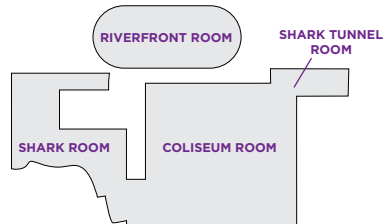

ROOMY ROOMS

- 100 guestrooms
- Hyatt Grand Bed®
- Swiveling 42" flat screen HDTV
- Hyatt Plug Panel™ (in all guestrooms)
- Cozy Corner is the perfect place to sit back and relax (sofa sleeper in all guestrooms)
- Mini-fridge and single-serve coffeemaker
- KenetMD™ luxury skin and hair care amenities
- Separate workspace

NOW OVER 200 *hotel locations* AND COUNTING, SO YOU'LL NEVER HAVE
TO SETTLE FOR ANY PLACE LESS THAN HYATT PLACE

THE *perfect* MEETING NEEDS THE *perfect* PLACE

ROOM DIMENSIONS & CAPACITIES

| ROOM NAME | ROOM DIMENSIONS L X W X H / METERS | SQUARE FEET METERS |  CLASSROOM |  THEATER |  CONFERENCE |  U-SHAPE |
|--------------------|--|-----------------------|---|---|--|--|
| SEA STAR BALLROOM | 105' X 50' X 20' 32M X 15.2M X 6.1M | 5,310 1,618.5 | 300 | 650 | 175 | 175 |
| COLISEUM ROOM | — | 4,600 1,402 | — | 320 | 150 | — |
| SHARK ROOM | — | 3,800 1,158.3 | 110 | 220 | 125 | 125 |
| RIVERFRONT ROOM | 36' X 62' X 16' 11M X 18.9M X 4.9M | 2,200 670.6 | 125 | 240 | 75 | 75 |
| RIVERSIDE PAVILION | 48' X 25' 14.6M X 7.6M | 1,200 365.8 | 125 | — | 40 | 40 |
| PECONIC MTG ROOM | 30' X 20' X 10' 9.1M X 6.1M X 3M | 670 204.2 | 42 | 50 | 20 | 20 |
| SHARK TUNNEL ROOM | 10' X 15' X 9' 3M X 4.6M X 2.7 | 150 45.7 | 30 | 50 | 10 | 10 |
| OUTDOOR STADIUM | — | — | — | 500 | — | — |