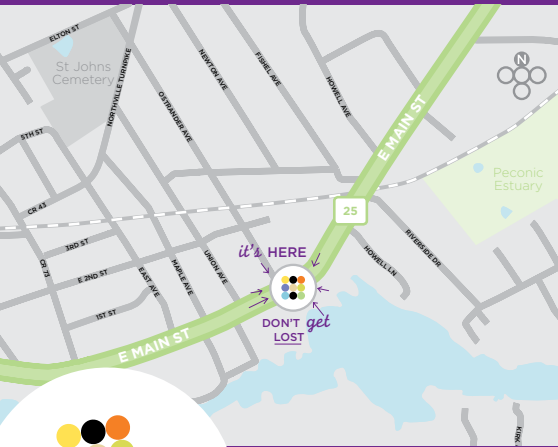

TO FIND OUT MORE ABOUT PLANNING YOUR NEXT EVENT, CALL 631 208 0002

hyattplace.com

HYATT PLACE LONG ISLAND/EAST END

451 East Main Street
Riverhead, NY 11901, USA
P 631 208 0002
F 631 574 8100
LongIslandEastEnd.Place.com

TRANSPORTATION

- Long Island MacArthur Airport: 28.5 miles
- LaGuardia & JFK Airports: 1 Hour from New York City and 4 Miles from Interstate 495

888 HYATT HP
(888 492 8847)